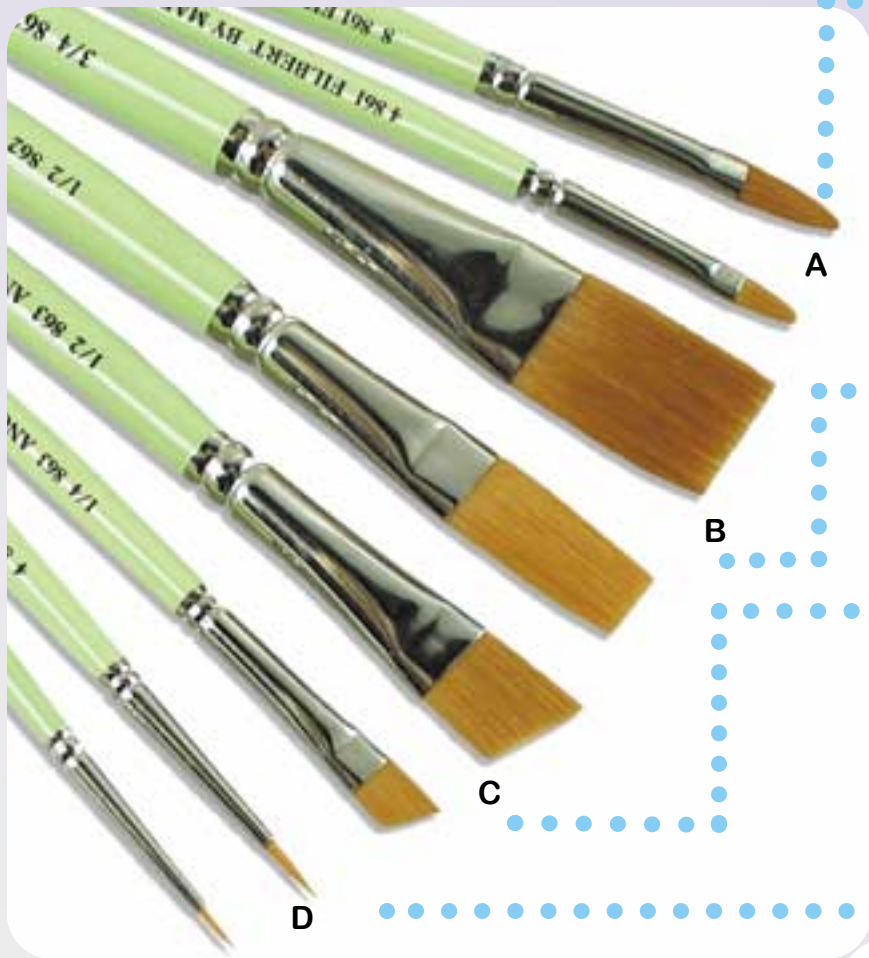

CLASSIC BY MARX