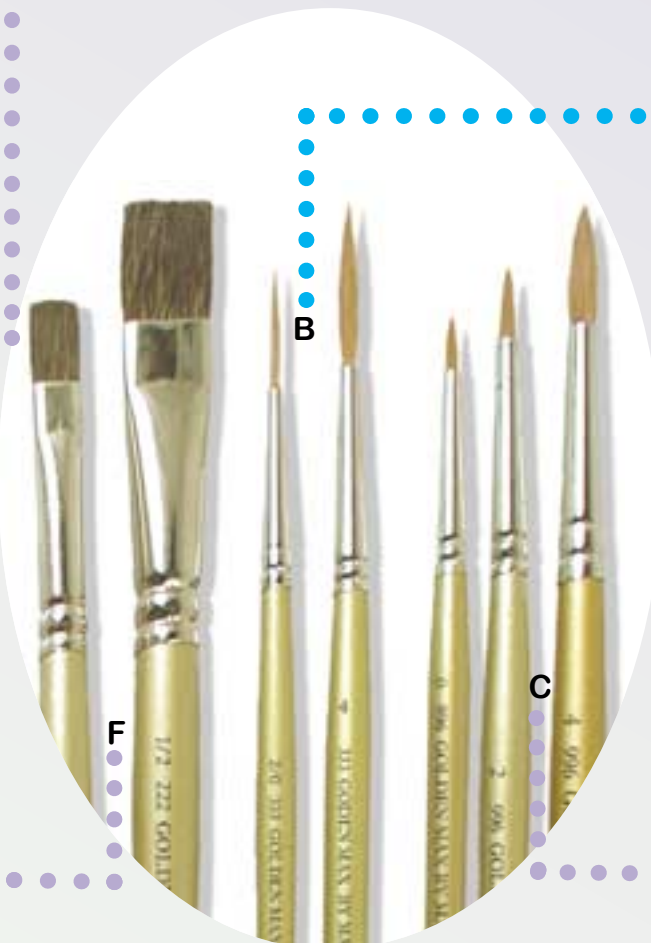

C. GOLDEN MAX KOLINSKY SABLE ROUND SERIES 996

Order No.	Size	Pack	MSRP
0996-00300	3/0	12	$ 6.65
0996-00200	2/0	12	$ 6.95
0996-00200	0	12	$ 8.65
0996-01000	1	12	$ 9.75
0996-02000	2	12	$11.95
0996-03000	3	12	$15.55
0996-04000	4	12	$17.45
0996-05000	5	12	$20.95
0996-06000	6	12	$24.95
0996-06000	7	12	$31.95
0996-08000	8	12	$37.95
0996-10000	10	12	$62.95
0996-12000	12	12	$89.95